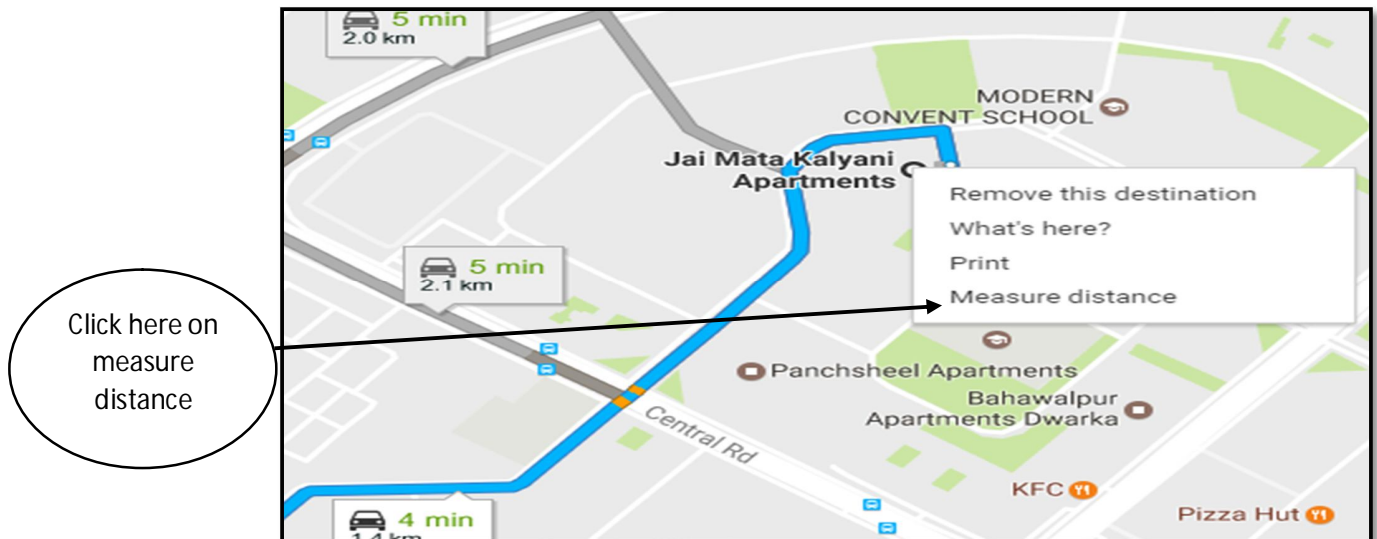

## How to measure a distance from your residence to Bal Bharati Public School, Dwarka, New Delhi-110078

1. Open Google Map **Google Map. <http://maps.google.co.in/>**
2. Type Bal Bharati Public School, Dwarka in Search Google Map Menu like.

A.

Type Bal Bharati Public School Dwarka

B.

Click here for the "Get direction" icon

3. Type other destination.

Then right click on your destination point, click the measure distance

Click the Bal Bharati Public School, Dwarka

Destination (in KM)