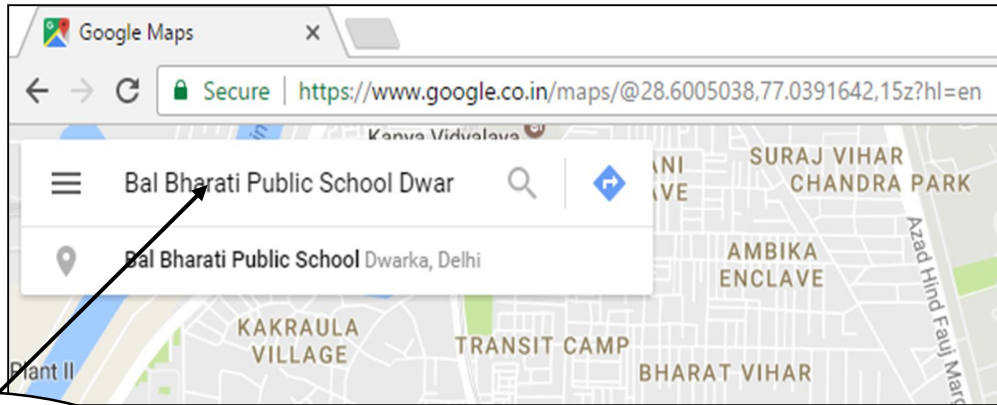

## How to measure a distance from your residence to Bal Bharati Public School, Dwarka, New Delhi-110078

1. Open Google Map **Google Map. <http://maps.google.co.in/>**
2. Type Bal Bharati Public School, Dwarka in Search Google Map Menu like.

A.

Type Bal Bharati Public School Dwarka

B.

Click here for the "Get direction" icon

3. Type other destination.

Then right click on your destination point, click the measure distance

Click the Bal Bharati Public School, Dwarka