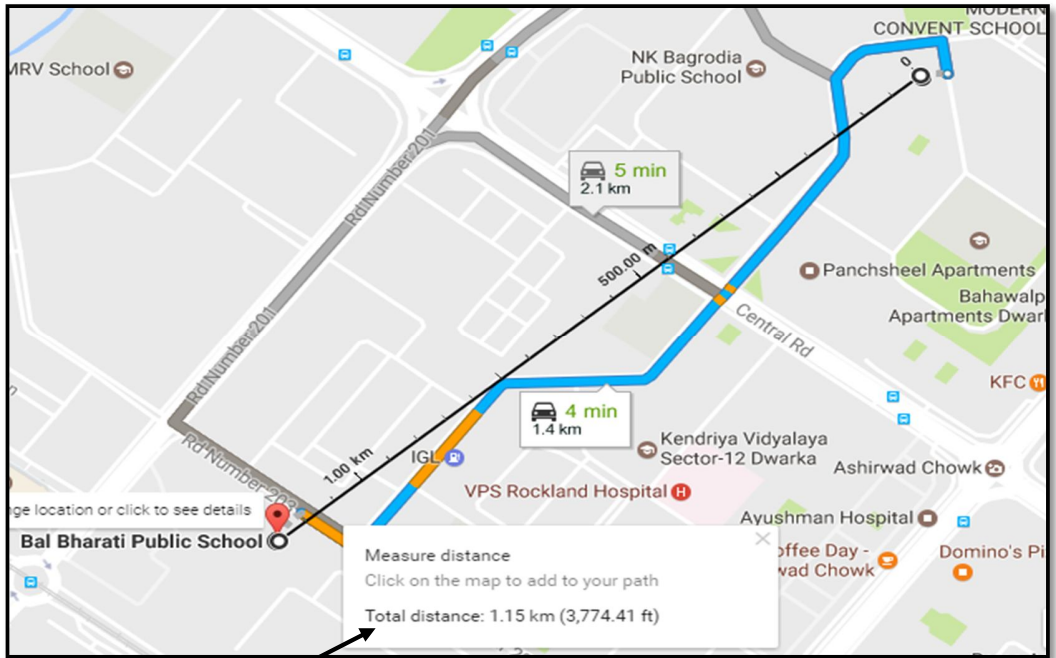

## How to measure a distance from your residence to Bal Bharati Public School, Dwarka, New Delhi-110078

1. Open Google Map **Google Map. <http://maps.google.co.in/>**
2. Type Bal Bharati Public School, Dwarka in Search Google Map Menu like.

A.

Type Bal Bharati Public School Dwarka

B.

Click here for the "Get direction" icon

3. Type other destination.

Then right click on your destination point, click the measure distance

Click the Bal Bharati Public School, Dwarka

Destination (in KM)