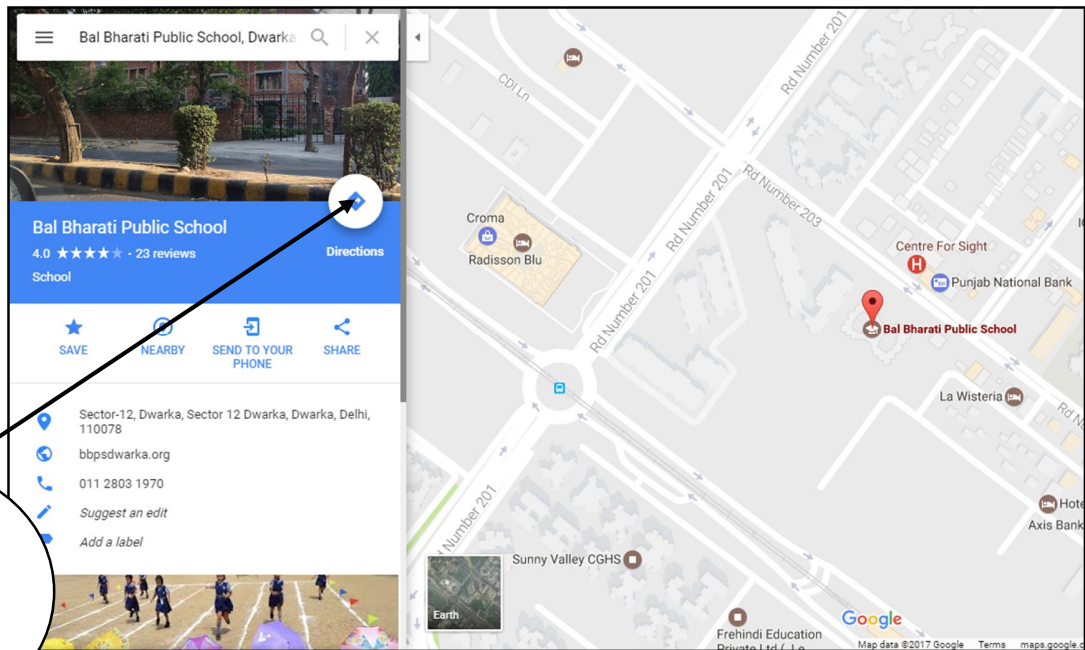

## How to measure a distance from your residence to Bal Bharati Public School, Dwarka, New Delhi-110078

1. Open Google Map **Google Map. <http://maps.google.co.in/>**
2. Type Bal Bharati Public School, Dwarka in Search Google Map Menu like.

A.

Type Bal Bharati Public School Dwarka

B.

Click here for the "Get direction" icon

3. Type other destination.

Then right click on your destination point, click the measure distance

Click the Bal Bharati Public School, Dwarka

Destination (in KM)