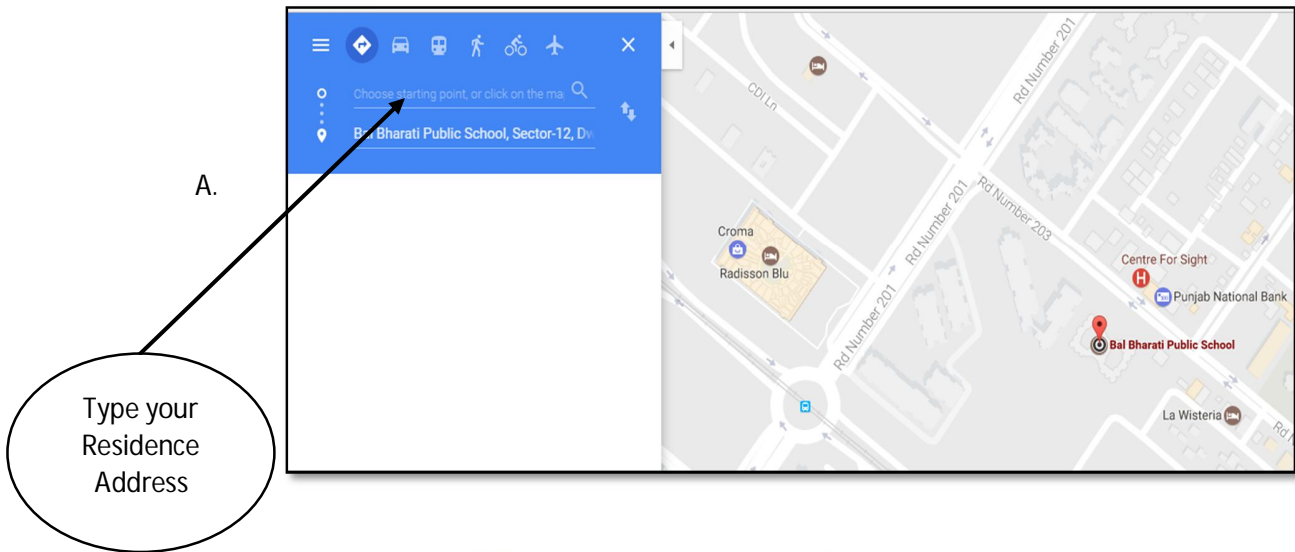

## How to measure a distance from your residence to Bal Bharati Public School, Dwarka, New Delhi-110078

1. Open Google Map **Google Map. <http://maps.google.co.in/>**
2. Type Bal Bharati Public School, Dwarka in Search Google Map Menu like.

A.

Type Bal Bharati Public School Dwarka

B.

Click here for the "Get direction" icon

3. Type other destination.

Then right click on your destination point, click the measure distance

Click the Bal Bharati Public School, Dwarka

Destination (in KM)